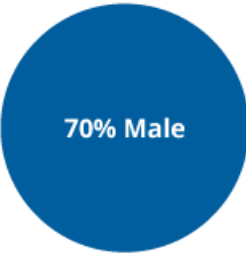

ORANGE
GROVE

Χριστίνα Μπιρλιράκη
Assistant Director
Orange Grove

Interesting Facts

160 entrepreneurs

105 startups

Non - Tech Startups

Female

250 Speakers